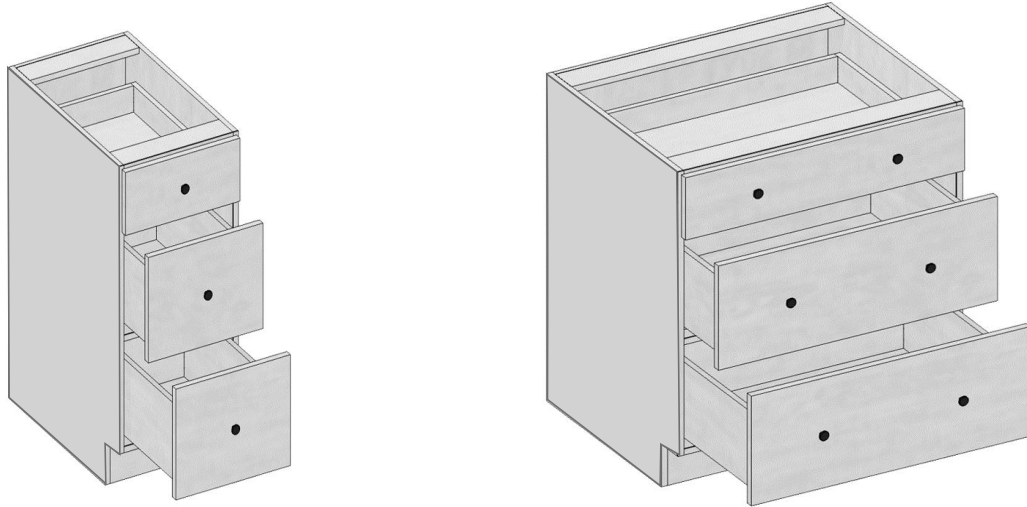

Kitchen – Base Cabinets

Base Cabinets- 3 Drawer Base