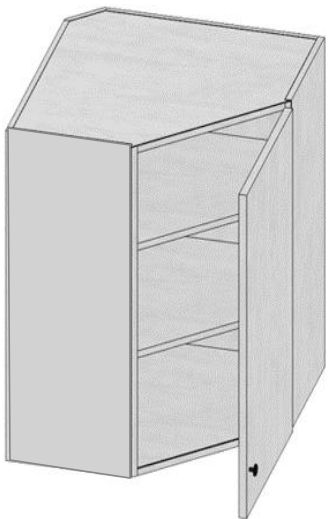

## Wall Cabinets- 42" tall

Model	W0942	W1242	W1542	W1842	W2142
Width	9"	12"	15"	18"	21"
Depth	12"	12"	12"	12"	12"
Height	42"	42"	42"	42"	42"
Adj.Shelf	2	2	2	2	2

Model	W2442	W2742	W3042	W3342	W3642
Width	24"	27"	30"	33"	36"
Depth	12"	12"	12"	12"	12"
Height	42"	42"	42"	42"	42"
Adj.Shelf	2	2	2	2	2

## Wall Cabinets- Corner Diagonal

Model	WDC243012	WDC243612	WDC244212
Width	24"	24"	24"
Depth	24"	24"	24"
Height	30"	36"	42"
Adj.Shelf	2	2	3
Door	15.75"		

**Wall Cabinets- Corner Lazy Susan**

Model	WLS243012	WLS2436	WLS2442
Width	24"	24"	24"
Depth	24"	24"	24"
Height	30"	36"	42"
Adj.Shelf	2	2	3