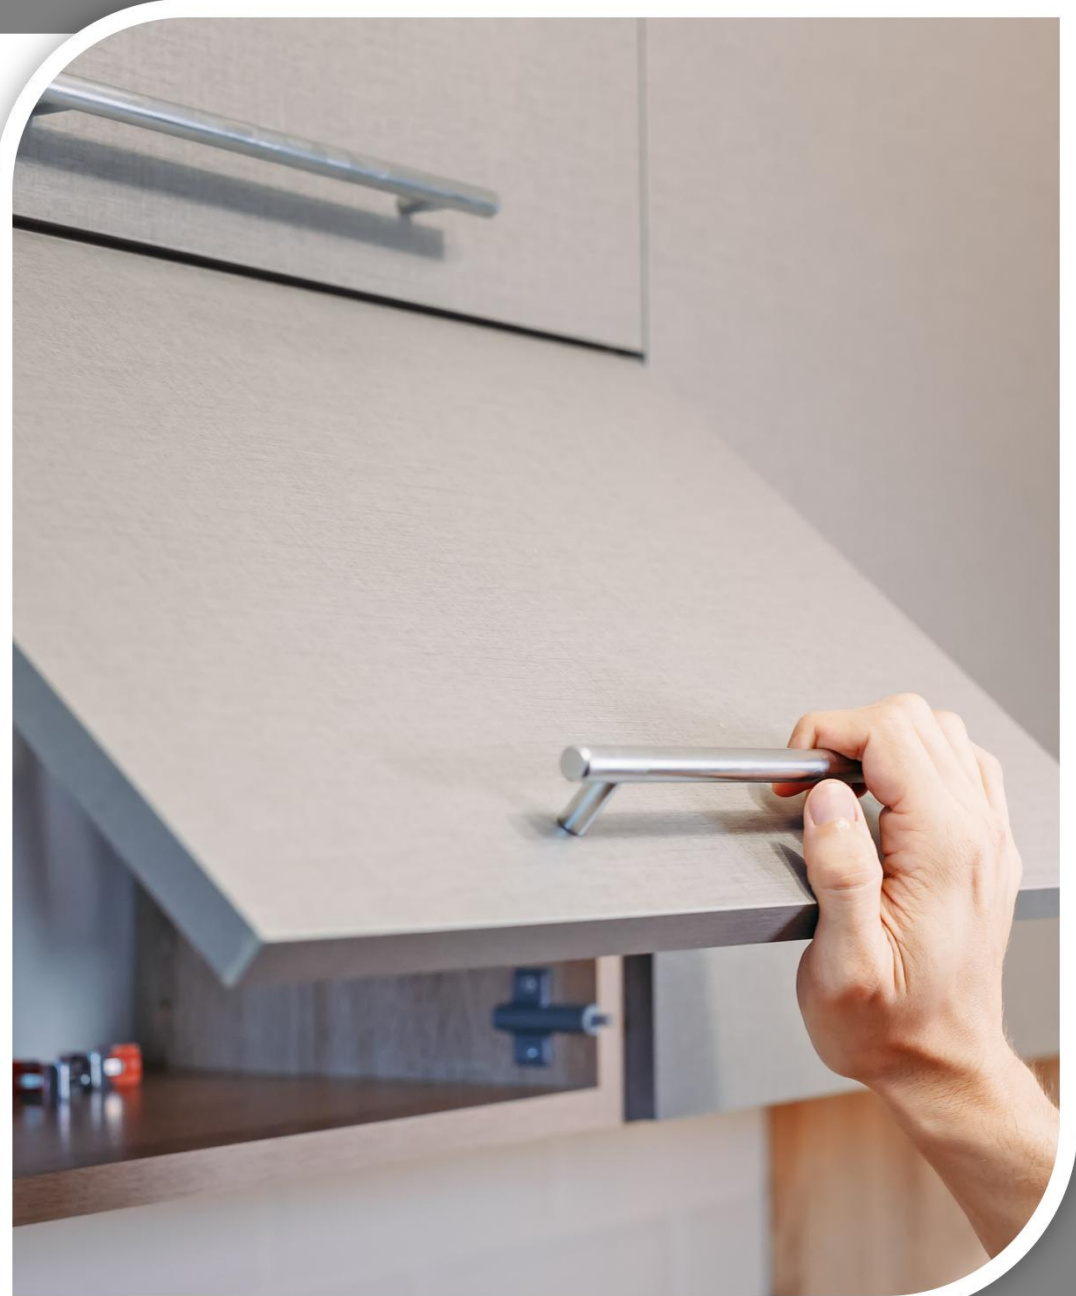

Model	W3030BF	W3630BF	W3036BF	W3636BF
Width	30"	36"	30"	36"
Depth	12"	12"	12"	12"
Height	30"	30"	36"	36"
Adj.Shelf	2	2	2	2