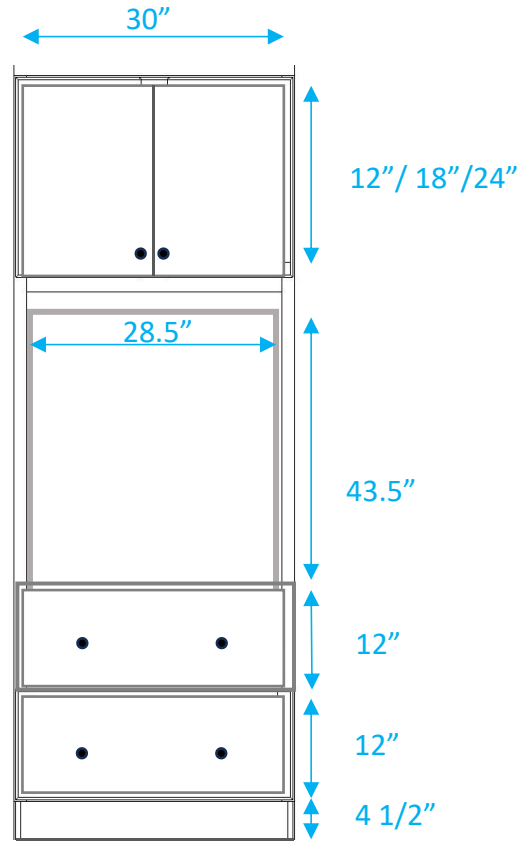

MOC308424 MOC309024 MOC309624		
30"	30"	30"
24"	24"	24"
84"	90"	96"
12" H	18" H	24" H
2- 11" H		
29" x 48"