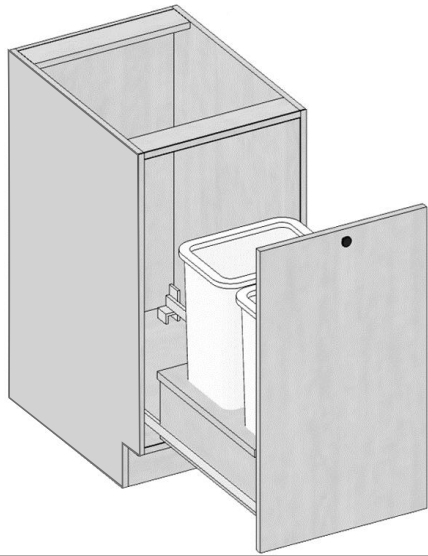

Kitchen – Base Cabinets

Base Cabinets – Trash Pull out