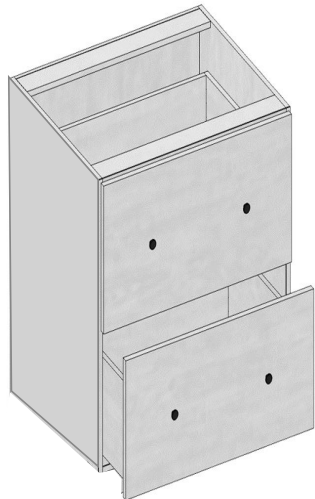

Vanity Cabinets- Floating Vanity Drawer Base

Model	FVDB12	FVDB15	FVDB18	FVDB21	FVDB24
Width	12"	15"	18"	21"	24"
Depth	21"	21"	21"	21"	21"
Height	24"	24"	24"	24"	24"