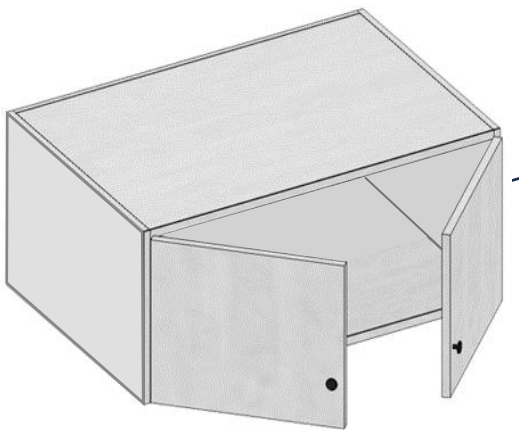

Wall Cabinets- 24" Deep

Model	W361224	W361824	W362424
Width	36"	36"	36"
Depth	24"	24"	24"
Height	12"	18"	24"
Adj.Shelf			1

Wall Cabinets- 36" Wide

Wall Cabinets- 30" Wide