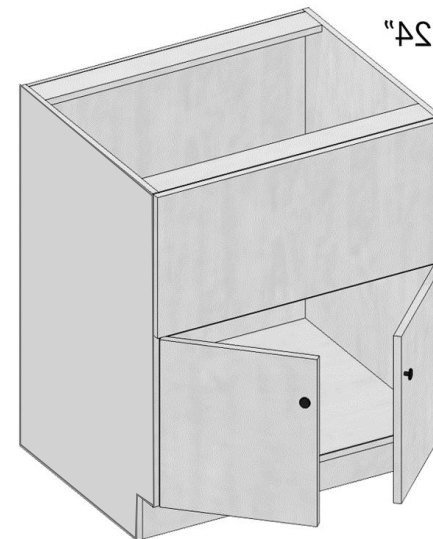

## Base Cabinets – Blind Cabinet

BBC42FDL-18	BBC42FDR-18
42"	42"
24"	24"
34.5"	34.5"
18"	18"
1	1

## Matching Accessory Insert

\*\*\* sold separately

Model	BCTRAY L	BCTRAY R
Trays	2	2

## Base Cabinets – Corner Sink

Model	CSB36
Width	36"
Depth	24"
Height	34.5"
Door	21"

## Base Cabinets - Farmhouse Sink

Model	FSB36
Width	36"
Depth	24"
Height	34.5"
Sink	33"