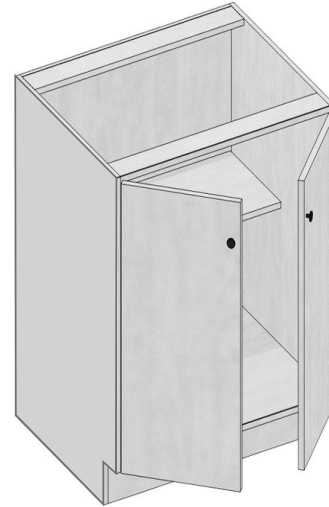

## TABLE OF CONTENTS

Kitchen – Base Cabinets  
Pg.3 - 7

Kitchen – Wall Cabinets  
Pg. 8 - 12

Tall Cabinets  
Pg. 13 - 14

Vanity Cabinets  
Pg. 15-16

Accessories  
Pg. 17-19

## Base Cabinets- Full Height Doors

Model	B09FH	B12FH	B15FH	B18FH	B21FH
Width	9"	12"	15"	18"	21"
Depth	24"	24"	24"	24"	24"
Height	34.5"	34.5"	34.5"	34.5"	34.5"
Adj.Shelf	1	1	1	1	1

Model	B24FH	B27FH	B30FH	B33FH	B36FH
Width	24"	27"	30"	33"	36"
Depth	24"	24"	24"	24"	24"
Height	34.5"	34.5"	34.5"	34.5"	34.5"
Adj.Shelf	1	1	1	1	1