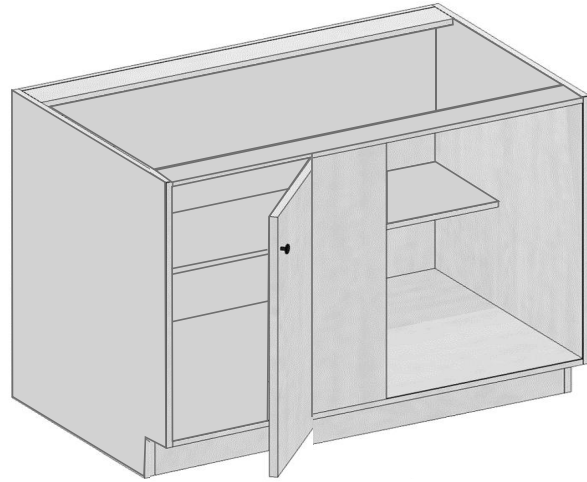

Kitchen – Base Cabinets

Base Cabinets – Blind Cabinet

BBC42FDL-18	BBC42FDR-18
42"	42"
24"	24"
34.5"	34.5"
18"	18"
1	1