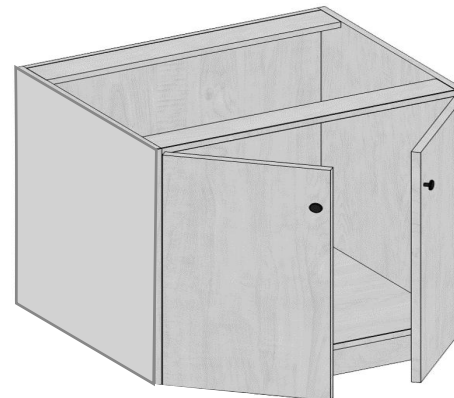

Vanity Cabinets- Floating Vanity Sink Base

Model	FVSB24	FVSB27	FVSB30	FVSB33	FVSB36
Width	24"	27"	30"	33"	36"
Depth	21"	21"	21"	21"	21"
Height	24"	24"	24"	24"	24"