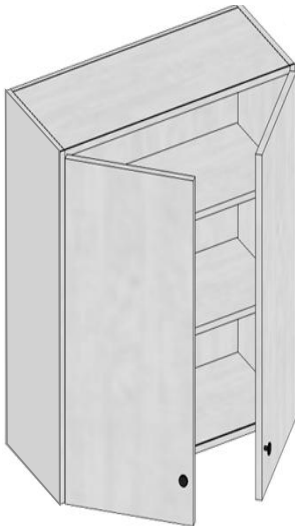

Model	W0942	W1242	W1542	W1842	W2142
Width	9"	12"	15"	18"	21"
Depth	12"	12"	12"	12"	12"
Height	42"	42"	42"	42"	42"
Adj.Shelf	2	2	2	2	2