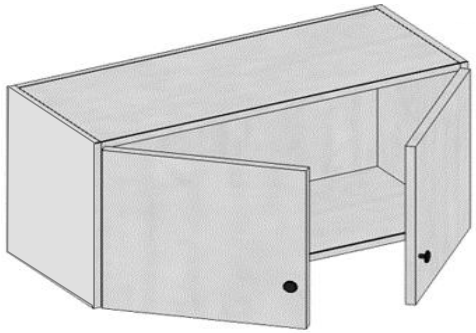

Model	W3012	W3018	W3024
Width	30"	30"	30"
Depth	12"	12"	12"
Height	12"	18"	24"
Adj.Shelf			1