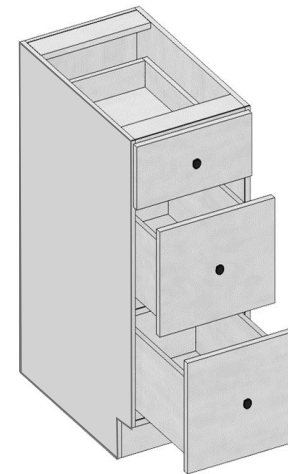

Model	VDB12	VDB15	VDB18	VDB21	VDB24
Width	12"	15"	18"	21"	24"
Depth	21"	21"	21"	21"	21"
Height	34.5"	34.5"	34.5"	34.5"	34.5"