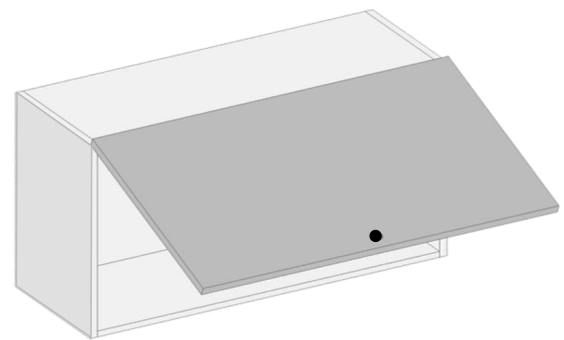

Horizontal Wall Cabinets- Lift Up