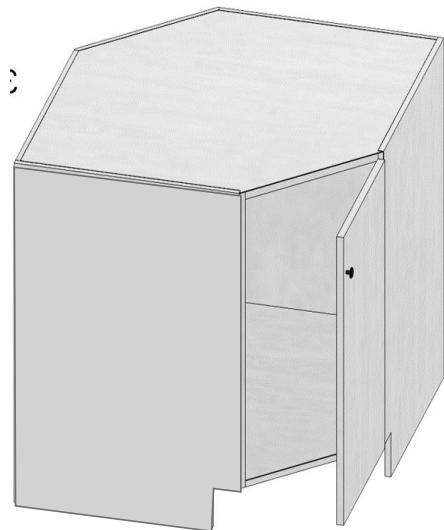

## Base Cabinets – Blind Cabinet

BBC42FDL-18	BBC42FDR-18
42"	42"
24"	24"
34.5"	34.5"
18"	18"
1	1

## Matching Accessory Insert

\*\*\* sold separately

Model	BCTRAY L	BCTRAY R
Trays	2	2

## Base Cabinets – Corner Sink

Model	CSB36
Width	36"
Depth	24"
Height	34.5"
Door	21"

## Base Cabinets - Farmhouse Sink

Model	FSB36
Width	36"
Depth	24"
Height	34.5"
Sink	33"