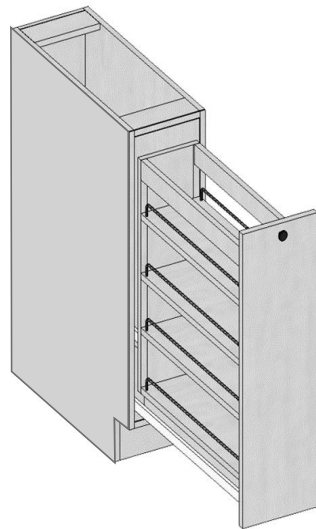

Base Cabinets – Spice Rack