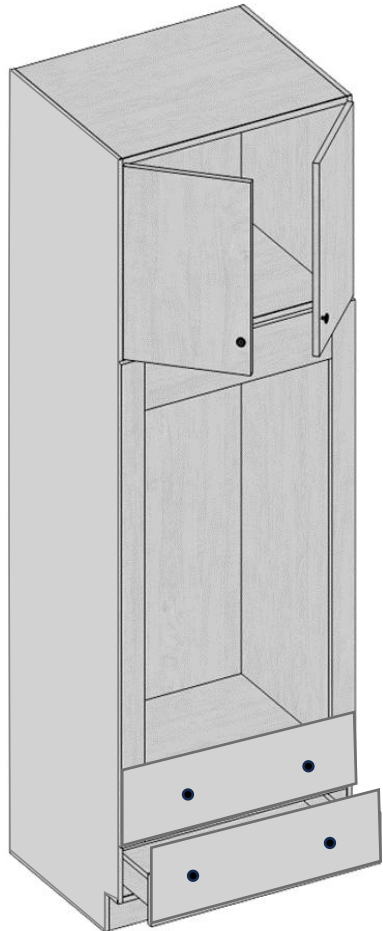

Tall Cabinets- Microwave / Oven

*** Additional filler & drawer maybe needed depending on appliance dimensions