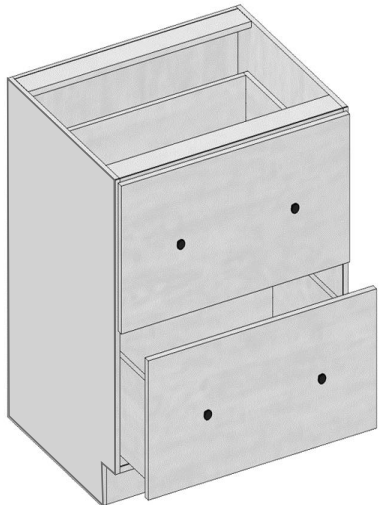

## Base Cabinets- Full Height Doors

Model	B09FH	B12FH	B15FH	B18FH	B21FH
Width	9"	12"	15"	18"	21"
Depth	24"	24"	24"	24"	24"
Height	34.5"	34.5"	34.5"	34.5"	34.5"
Adj.Shelf	1	1	1	1	1

Model	B24FH	B27FH	B30FH	B33FH	B36FH
Width	24"	27"	30"	33"	36"
Depth	24"	24"	24"	24"	24"
Height	34.5"	34.5"	34.5"	34.5"	34.5"
Adj.Shelf	1	1	1	1	1

## Base Cabinets- 2 Drawer Base

Model	2DB24	2DB30	2DB36
Width	24"	30"	36"
Depth	24"	24"	24"
Height	34.5"	34.5"	34.5"
Drawer	Top & Bottom: 15" H		