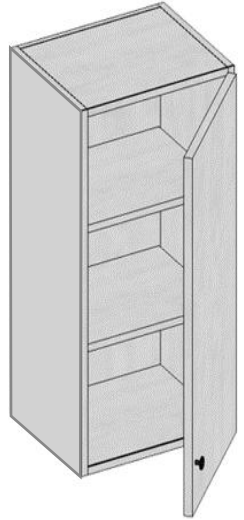

Wall Cabinets- 36" tall

Model	W0936	W1236	W1536	W1836	W2136
Width	9"	12"	15"	18"	21"
Depth	12"	12"	12"	12"	12"
Height	36"	36"	36"	36"	36"
Adj.Shelf	2	2	2	2	2