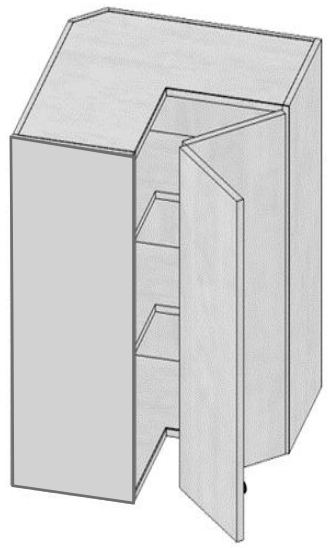

## Base Cabinets- Full Height Doors

Model	B09FH	B12FH	B15FH	B18FH	B21FH
Width	9"	12"	15"	18"	21"
Depth	24"	24"	24"	24"	24"
Height	34.5"	34.5"	34.5"	34.5"	34.5"
Adj.Shelf	1	1	1	1	1

Model	B24FH	B27FH	B30FH	B33FH	B36FH
Width	24"	27"	30"	33"	36"
Depth	24"	24"	24"	24"	24"
Height	34.5"	34.5"	34.5"	34.5"	34.5"
Adj.Shelf	1	1	1	1	1

## Wall Cabinets- Corner Diagonal

Model	WDC243012	WDC243612	WDC244212
Width	24"	24"	24"
Depth	24"	24"	24"
Height	30"	36"	42"
Adj.Shelf	2	2	3
Door	15.75"		

**Wall Cabinets- Corner Lazy Susan**

Model	WLS243012	WLS2436	WLS2442
Width	24"	24"	24"
Depth	24"	24"	24"
Height	30"	36"	42"
Adj.Shelf	2	2	3