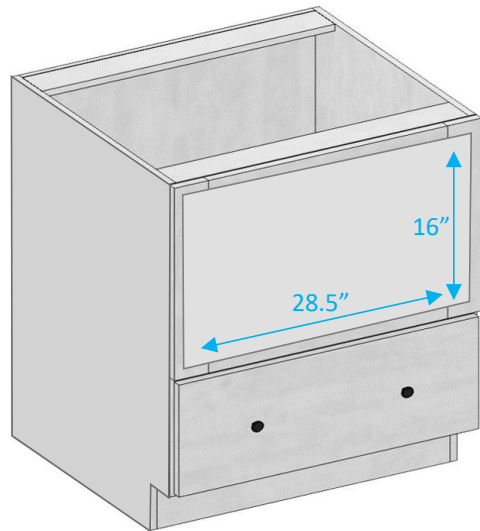

Base Cabinets- Microwave Base

Model	BMC30
Width	30"
Depth	24"
Height	34.5"
Open	28.5"x16"